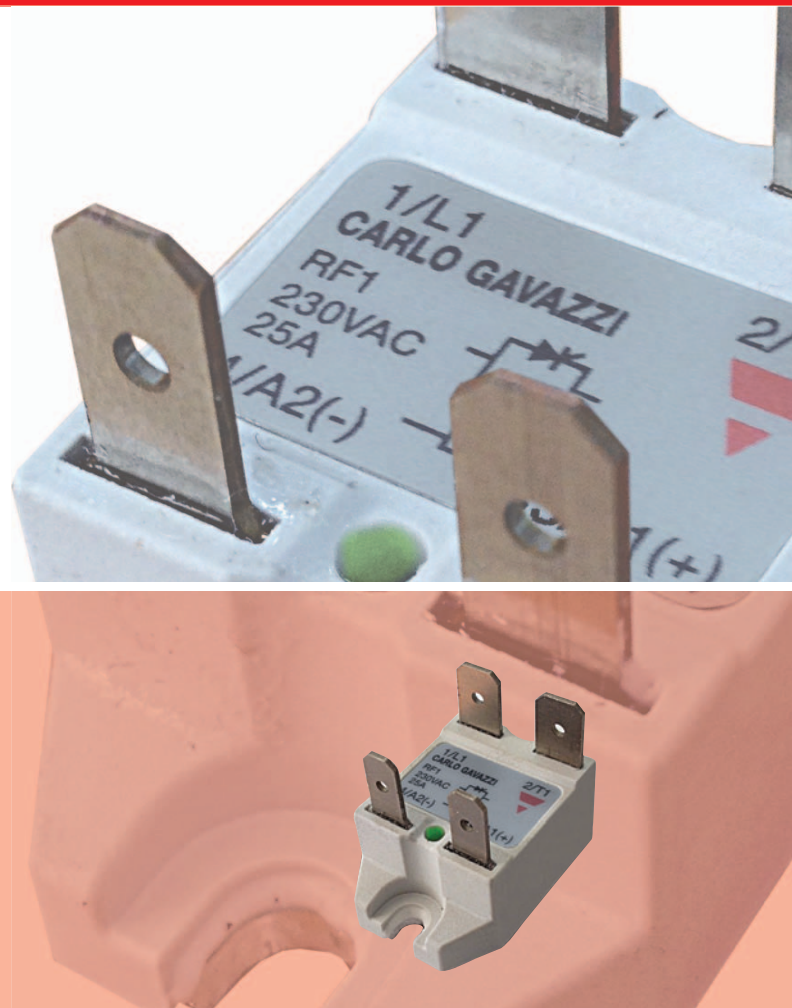

RF1 mini puck solid state relays

Switches

RF1 series

Mini puck solid state relay

The **RF1** mini puck solid state relay complements the extensive range of Carlo Gavazzi solid state switching solutions with the addition of a new compact platform that occupies only 30% the space normally required with standard hockey puck solid state relays.

Despite the compact dimensions, reliability is not compromised. Switching is done through back to back thyristors that are more robust compared to triacs. The use of wire bonding assembly technology adapted in the design of the **RF1** ensures less mechanical and thermal stresses on the output chips leading to a longer product lifetime. The **RF1** is the solution when space is a constraint and when trouble free frequent switching of resistive loads is required.

Compact solid state relay for quick mounting

Main Features

- 1-phase AC solid state relay
- Zero cross switching or Instant on switching
- Back to back thyristors for output switching
- Long lifetime through reduced stresses on output chips
- Ratings up to 280 VAC, 25 AAC @ 80 °C (176 °F)
- 5 VDC, 12 VDC or 24 VDC control voltage
- LED indication for control ON
- Integrated output overvoltage protection
- 100,000 cycle (endurance) tests according to UL508
- Conformance to EN 60335-1 requirements
- Pre-attached thermal interface to SSR backplate

The **RF1** is particularly suited when trouble free operation is required for a large number of cycles and space is a big constraint. In particular to the Food & Beverage industry the **RF1** conforms to the glow wire test requirements of EN 60335-1 and is certified by UL for 100,000 cycles acc. to UL508. Integrated protection ensures reliable operation and reduces downtime.