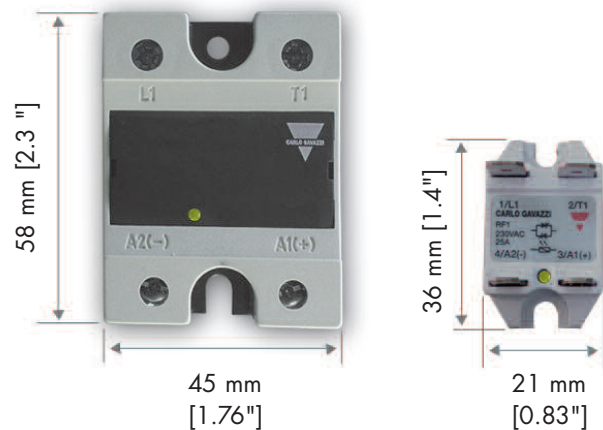

Space Economy

- A solution that occupies only 30% the space of standard hockey puck SSRs