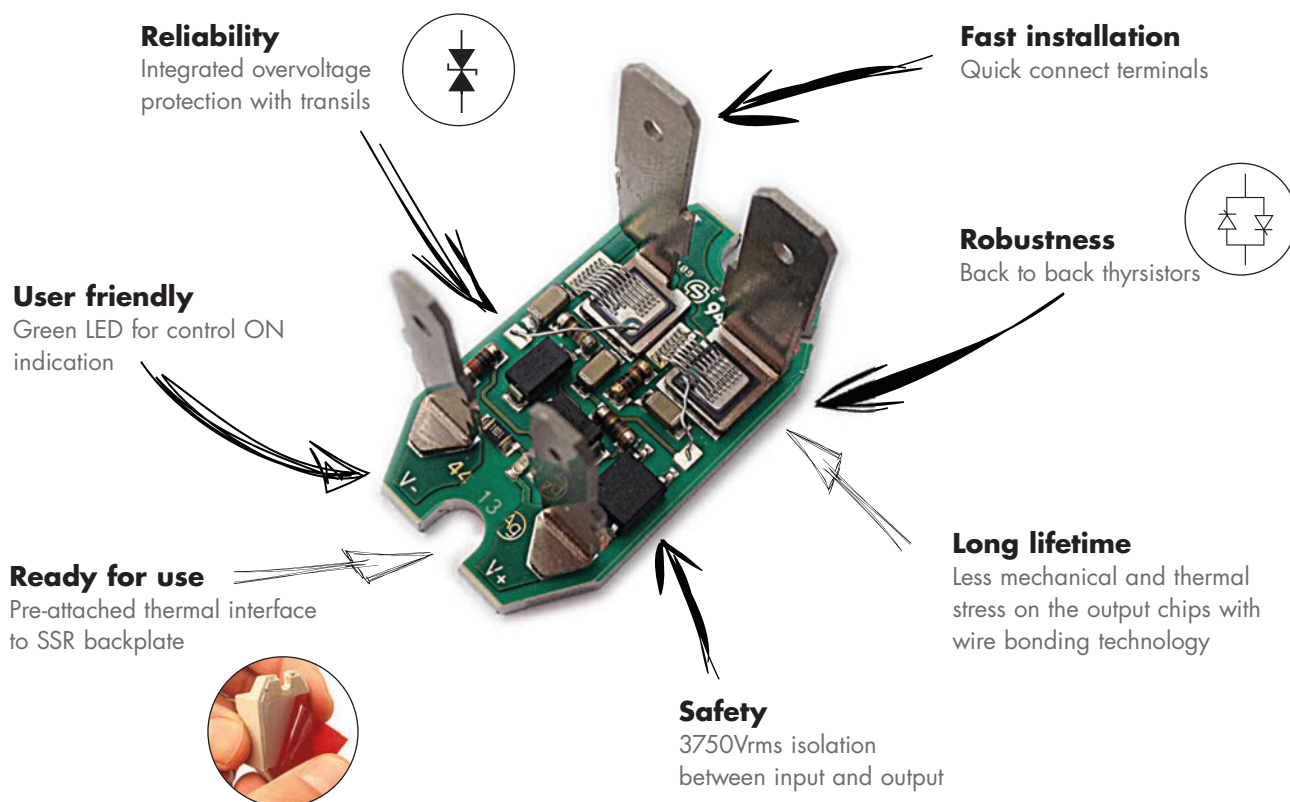

Selection Guide

Switching mode	Operational voltage	Max. current	Control voltage		
			4.25 - 9 VDC	9 - 18 VDC	18 - 28.8 VDC
Zero Cross	24 - 280 VAC	25 AAC	RF1A23L25	RF1A23M25	RF1A23D25
Instant On			RF1B23L25*	RF1B23M25**	RF1B23D25

* 4.5 - 9 VDC for RF1B   ** 11 - 18 VDC for RF1B