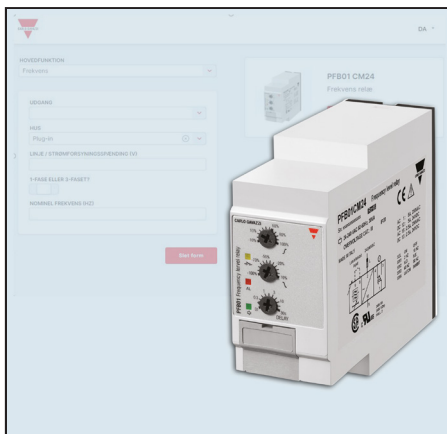

Application notes

Application Note : July 2021

Market involved : -

Product : Product Solution Search App for monitoring relays

Customer : Distributors

Subject : Simple, smooth and intuitive search

CUSTOMER ISSUE :

On the distributor's website it is always hard to find which product exactly fits the visitor's needs.

OUR SOLUTION :

The custom PSS App is embedded in the page of the product range to immediately show the best result.

BENEFITS :

- The search process is faster, thus reducing the barriers to purchase and enhancing user's experience. Furthermore, the result will show if the item is available, improving the purchasing process and the customer satisfaction.